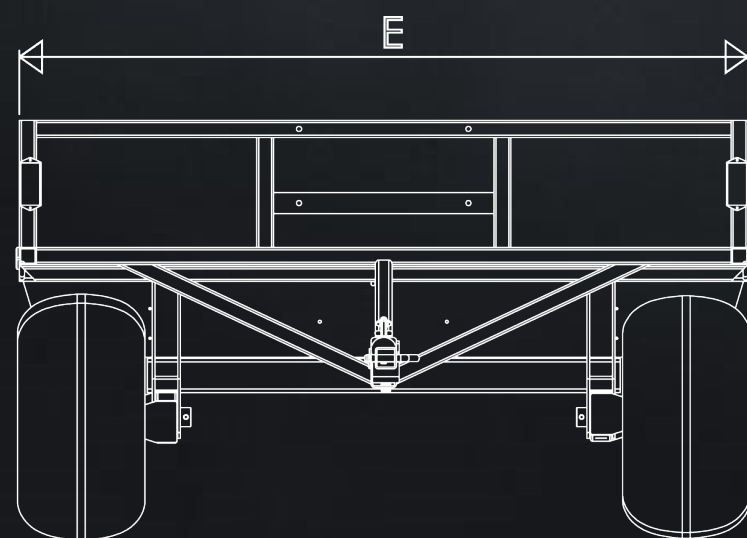

STAINES ATVT

ALL TERRAIN VEHICLE TRAILER

Our Staines tandem all terrain trailer is the perfect addition for on and off road ATV's. Designed with a carrying capacity of max 1000 kg, this handy trailer is perfect for transporting smaller items around any agricultural or construction based site.

Our ATV trailer comes complete with a fixed headboard, toolbox and open sides, however the option to have solid sides and a drop down back can be achieved if the job requires it.

[Need something to help tow our ATV Trailer? Take a look at our John Deere Gator fleet.](#)

TRAILER SPECIFICATION

Model	ATVT-A
Carrying Capacity on road	750 kg
Carrying Capacity off road	1000 kg
Floor	18mm Marine hardwood plywood
Sides	Optional extra
Suspension	Rock and beam suspension
Tyres	All terrain 4 stud wheels and flotation tyres
Lighting	LED lighting kit Number plate holder c/w lights High visibility reflectors
Paint	Twin pack polyurethane, high gloss

STAINES ATVT

ALL TERRAIN VEHICLE TRAILER

ATVT	Ref	10ft
Bed Length	A	2920mm
Overall Length	B	4330mm
Bed Height Laden	C	
Bed Height Unladen	C	686mm
Headboard to top of bed	D	322mm
Body Width	E	1720mm