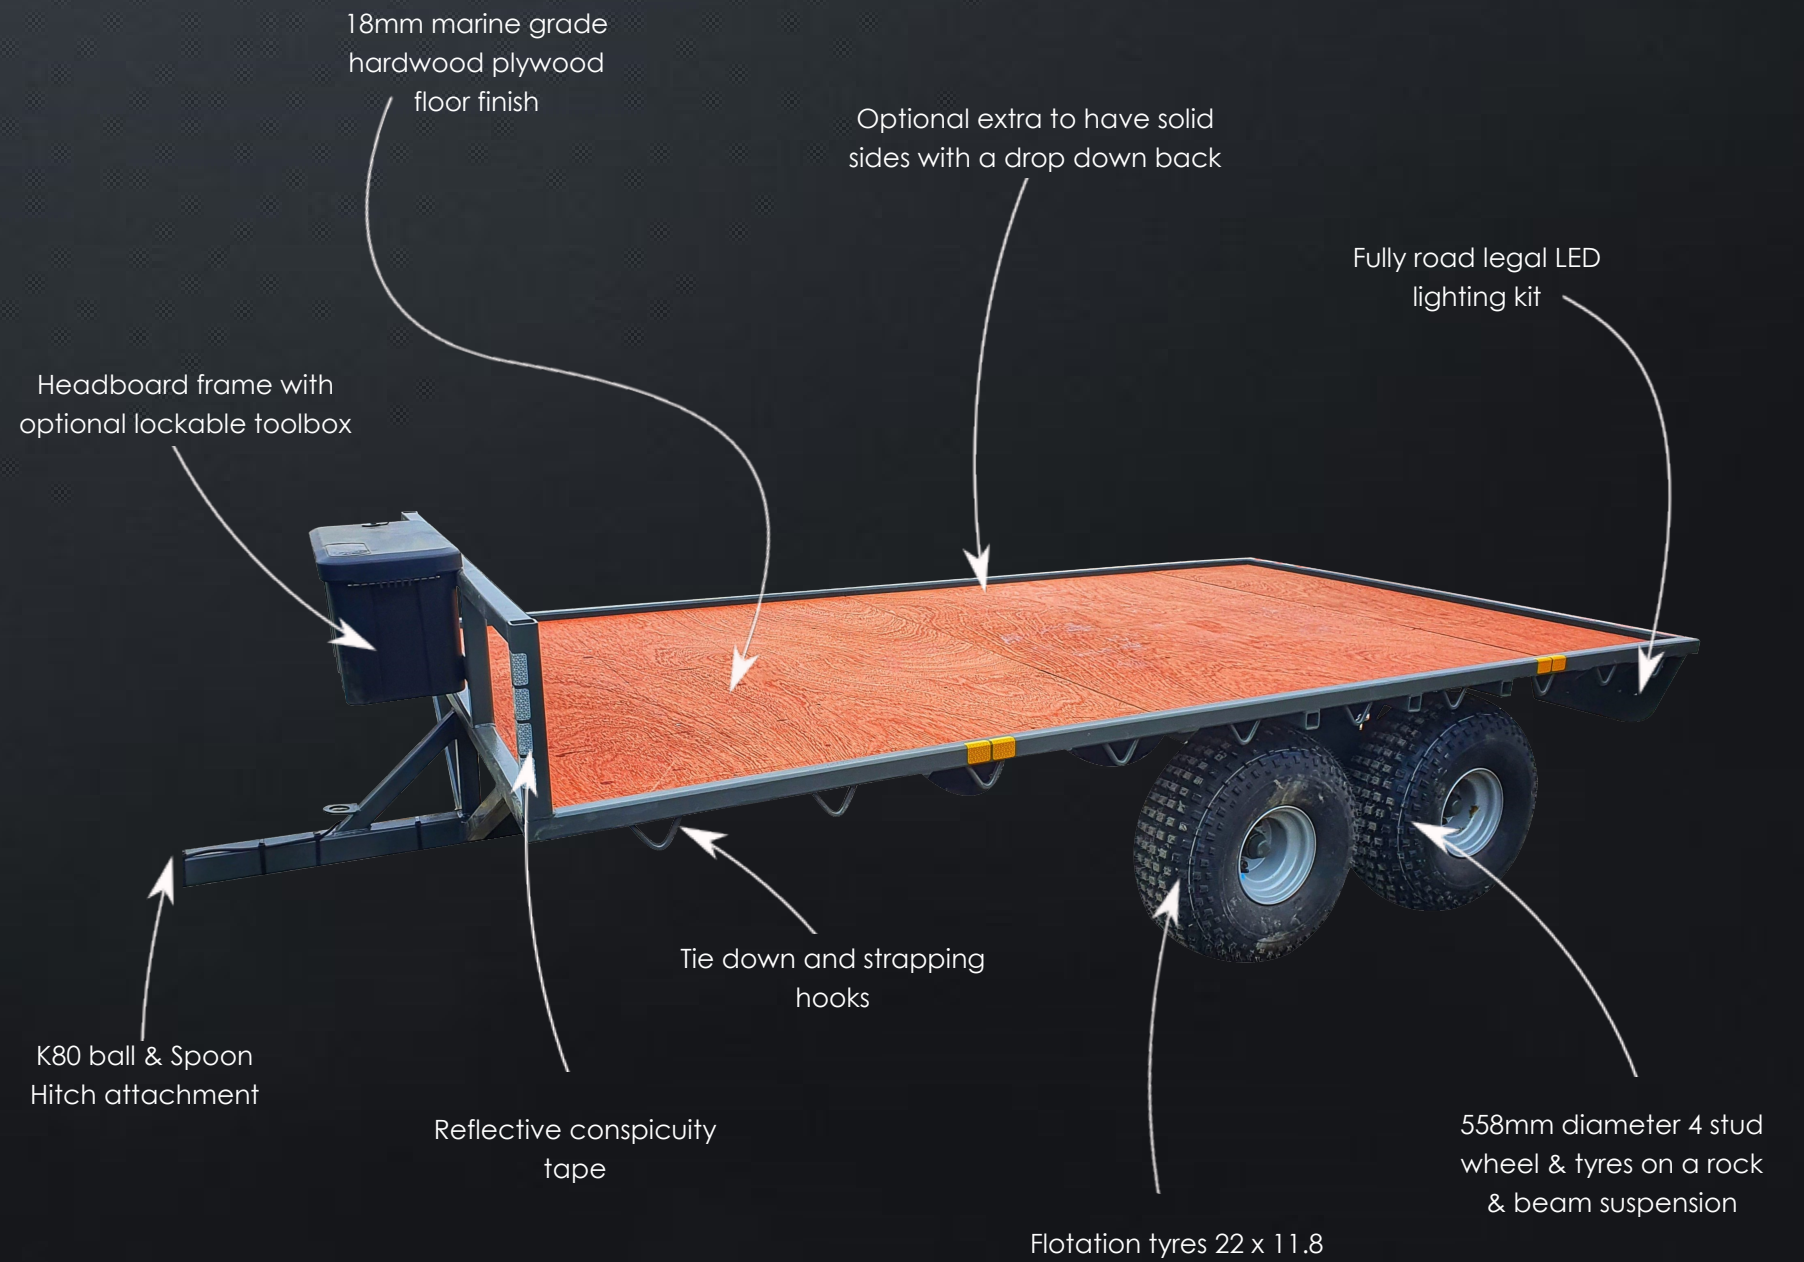

STAINES ATVT

ALL TERRAIN VEHICLE TRAILER

Our Staines tandem all terrain trailer is the perfect addition for on and off road ATV's. Designed with a carrying capacity of max 1000 kg, this handy trailer is perfect for transporting smaller items around any agricultural or construction based site.

Our ATV trailer comes complete with a fixed headboard, toolbox and open sides, however the option to have solid sides and a drop down back can be achieved if the job requires it.

[Need something to help tow our ATV Trailer? Take a look at our John Deere Gator fleet.](#)

TRAILER SPECIFICATION

Model	ATVT-A
Carrying Capacity on road	750 kg
Carrying Capacity off road	1000 kg
Floor	18mm Marine hardwood plywood
Sides	Optional extra
Suspension	Rock and beam suspension
Tyres	All terrain 4 stud wheels and flotation tyres
Lighting	LED lighting kit Number plate holder c/w lights High visibility reflectors
Paint	Twin pack polyurethane, high gloss

STAINES ATVT

ALL TERRAIN VEHICLE TRAILER

ATVT	Ref	10ft
Bed Length	A	2920mm
Overall Length	B	4330mm
Bed Height Laden	C	
Bed Height Unladen	C	686mm
Headboard to top of bed	D	322mm
Body Width	E	1720mm