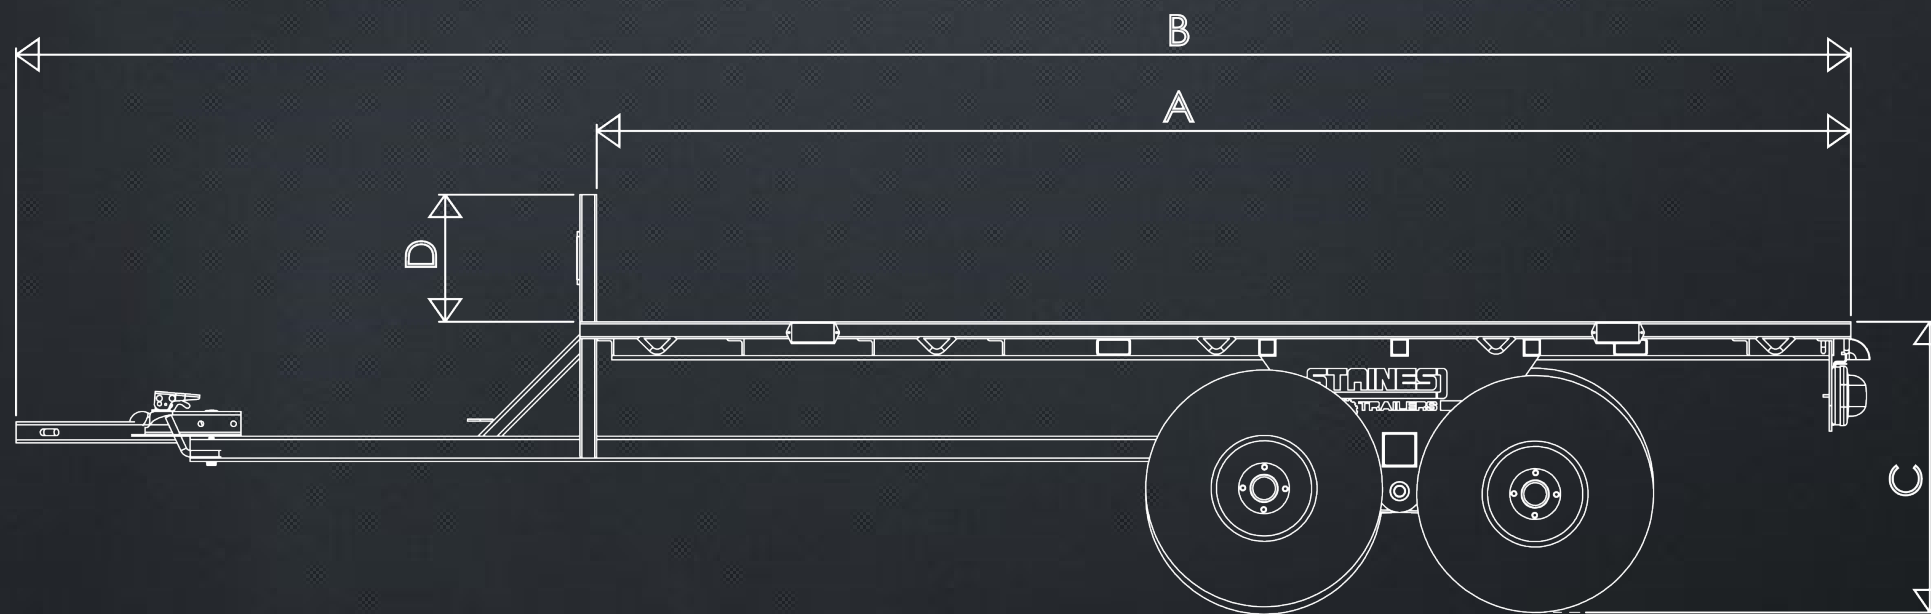

STAINES ATVT

ALL TERRAIN VEHICLE TRAILER

Our Staines tandem all terrain trailer is the perfect addition for on and off road ATV's. Designed with a carrying capacity of max 1000 kg, this handy trailer is perfect for transporting smaller items around any agricultural or construction based site.

Our ATV trailer comes complete with a fixed headboard, toolbox and open sides, however the option to have solid sides and a drop down back can be achieved if the job requires it.

[Need something to help tow our ATV Trailer? Take a look at our John Deere Gator fleet.](#)

TRAILER SPECIFICATION

Model	ATVT-A
Carrying Capacity on road	750 kg
Carrying Capacity off road	1000 kg
Floor	18mm Marine hardwood plywood
Sides	Optional extra
Suspension	Rock and beam suspension
Tyres	All terrain 4 stud wheels and flotation tyres
Lighting	LED lighting kit Number plate holder c/w lights High visibility reflectors
Paint	Twin pack polyurethane, high gloss

STAINES ATVT

ALL TERRAIN VEHICLE TRAILER

ATVT	Ref	10ft
Bed Length	A	2920mm
Overall Length	B	4330mm
Bed Height Laden	C	
Bed Height Unladen	C	686mm
Headboard to top of bed	D	322mm
Body Width	E	1720mm